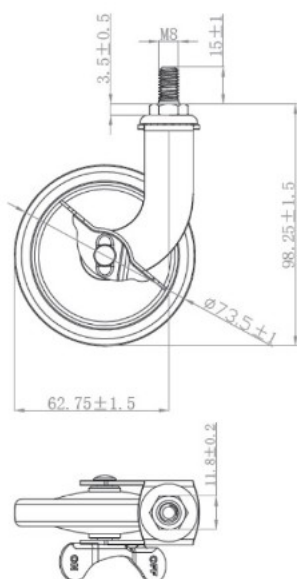

PRODUCT SHEET

Description:

Tea Trolley Castor $\varnothing 73,5\text{mm}$ "Tacitus", Brass Pl, W/Stem M8x15 mm, MH: 98mm, PA Track, Loading Capacity 12kg

Item number:

08.01.116-0

Units	Box	Carton	HS Code	Barcode
Pcs.			8302200090	 5704866520089